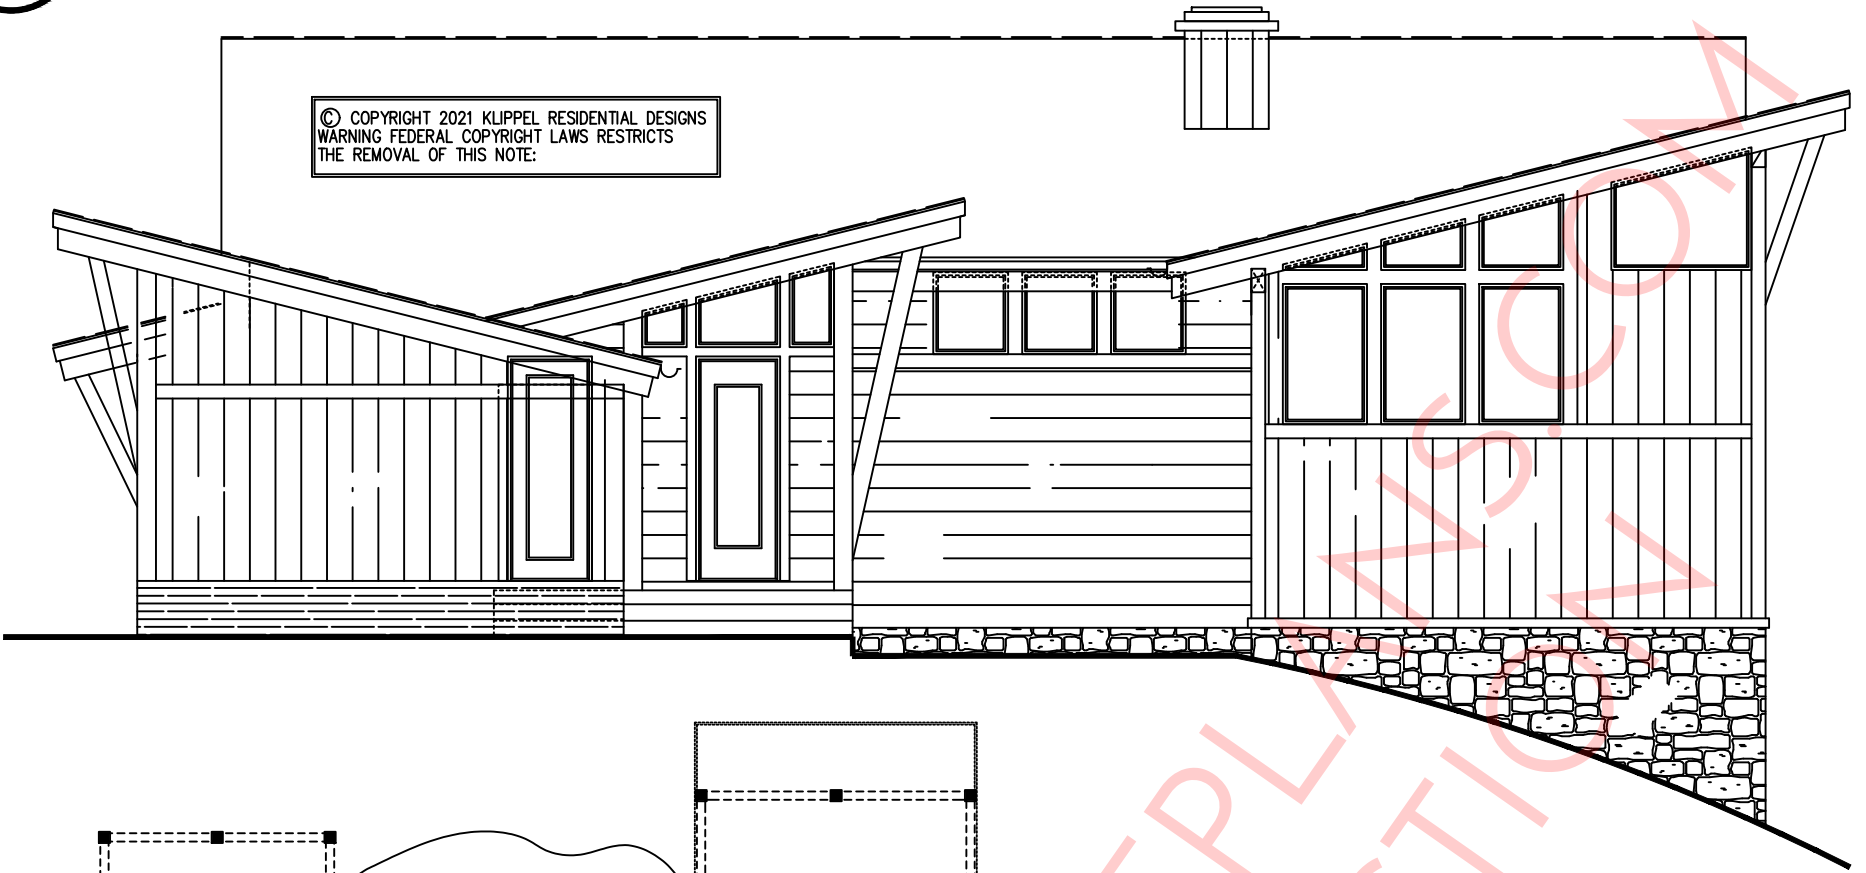

© COPYRIGHT 2021 KLIPPEL RESIDENTIAL DESIGNS
 WARNING FEDERAL COPYRIGHT LAWS RESTRICTS
 THE REMOVAL OF THIS NOTE:

© COPYRIGHT 2021 KLIPPEL RESIDENTIAL DESIGNS
 WARNING FEDERAL COPYRIGHT LAWS RESTRICTS
 THE REMOVAL OF THIS NOTE:

FALLS WATCH 'C'

PLAN #JHK20049 3,020 SQ.FT.
 WIDTH ±58'-0"
 DEPTH ±66'-0"
 FOUNDATION: TERRACE

AMICALOLA HOME PLANS

ARTIST'S CONCEPTION MAY VARY FROM ACTUAL PLAN