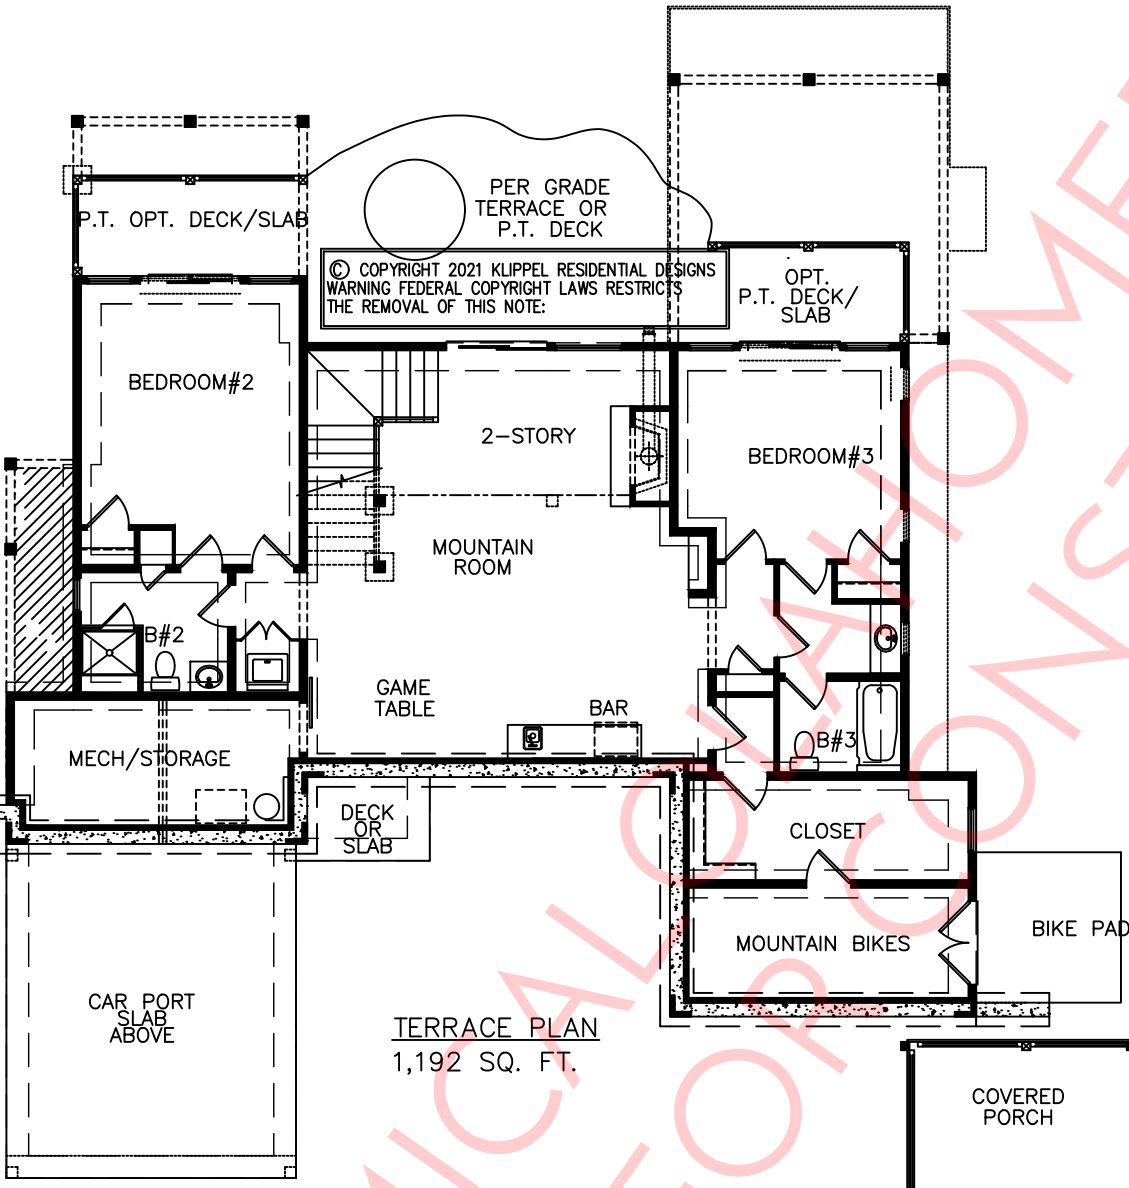

FALLS WATCH 'C'

PLAN #JHK20049 3,020 SQ.FT.
 WIDTH ±58'-0"
 DEPTH ±66'-0"
 FOUNDATION: TERRACE

AMICALOLA HOME PLANS

ARTIST'S CONCEPTION MAY VARY FROM ACTUAL PLAN