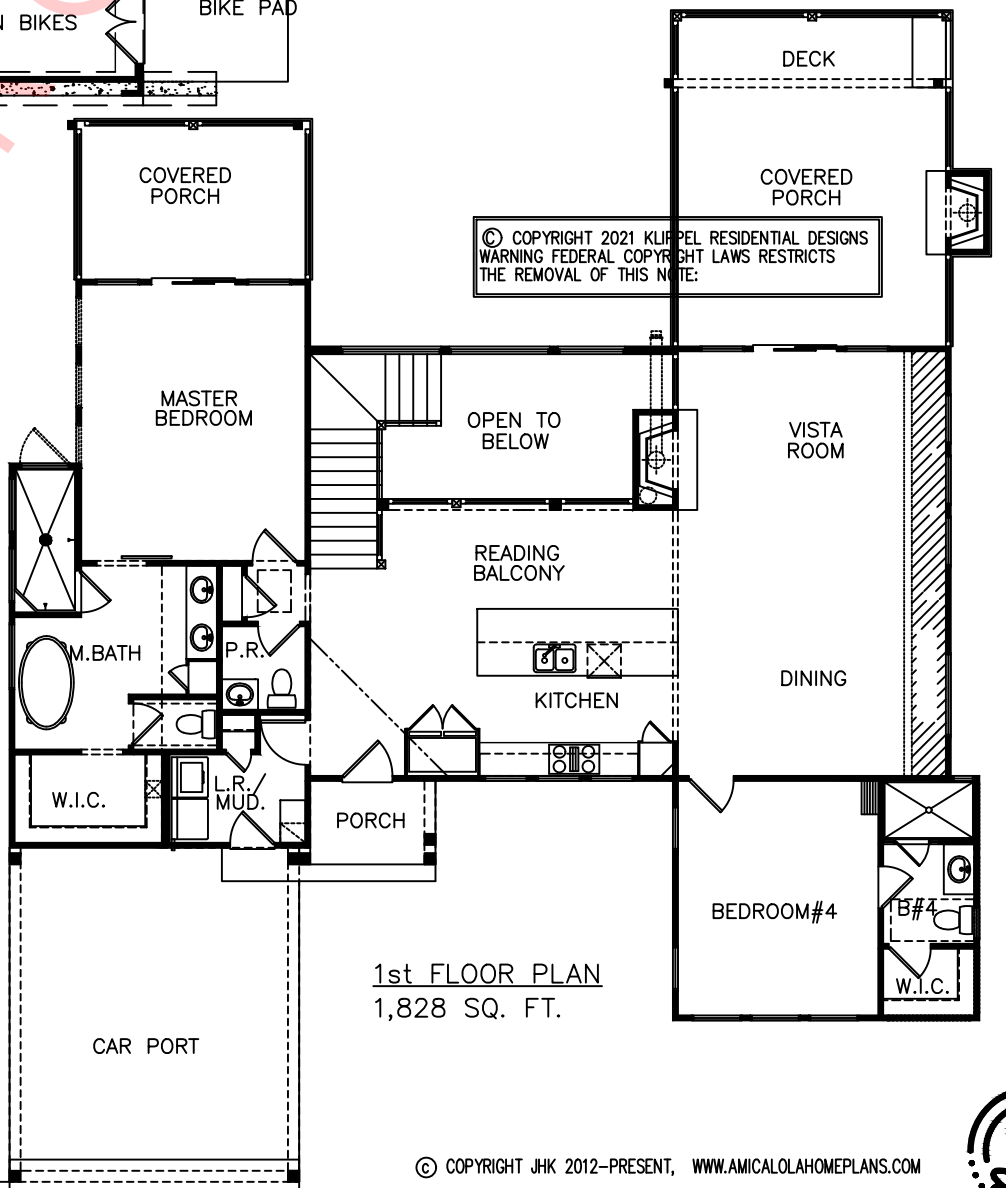

FALLS WATCH 'C'

PLAN #JHK20049 3,020 SQ.FT.
 WIDTH ±58'-0"
 DEPTH ±66'-0"
 FOUNDATION: TERRACE

AMICALOLA HOME PLANS

ARTIST'S CONCEPTION MAY VARY FROM ACTUAL PLAN