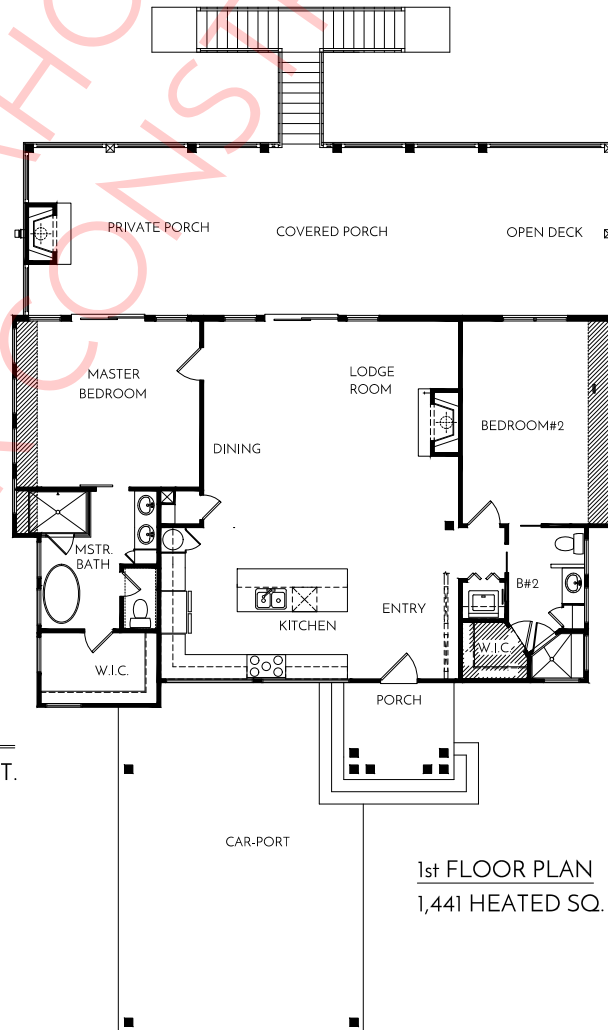

FRONT ELEVATION

terraALPINE B

PLAN #JHK21020B 1,441 SQ.FT.
2 BEDROOMS (CRAWL/SLAB)
2 BATHROOMS (CRAWL/SLAB)
FOUNDATION: SLAB/CRAWL

1st FLOOR PLAN
1,441 HEATED SQ. FT.

ARTIST'S CONCEPTION MAY VARY FROM ACTUAL PLAN

AMICALOLAHOMEPLANS.COM